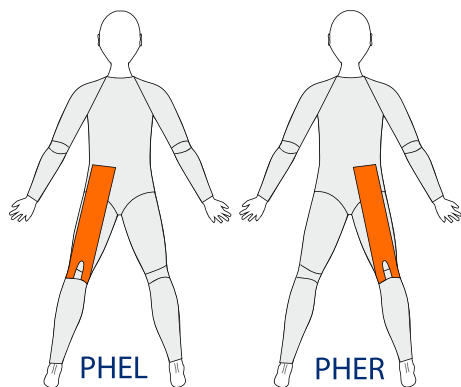

Suit Reinforcements 39310, 39311, 39312

elements
body

PHE-L

Posterior Hip Extension Left

To assist hip extension on LEFT side

PHE-R

Posterior Hip Extension Right

To assist hip extension on RIGHT side

Long Legs and $\frac{3}{4}$ Legs only