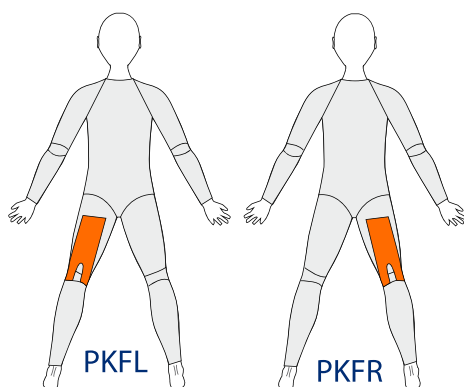

Long Legs and $\frac{3}{4}$ Legs only

AKE-L

Anterior Knee Extension Left

To assist knee extension on LEFT side

AKE-R

Anterior Knee Extension Right

To assist knee extension on RIGHT side

Long Legs and $\frac{3}{4}$ Legs only

PKF-L

Posterior Knee Flexion Left

To assist knee flexion on LEFT side

PKF-R

Posterior Knee Flexion Right

To assist knee flexion on RIGHT side

Long Legs and $\frac{3}{4}$ Legs only

Suit Reinforcements 39310, 39311, 39312