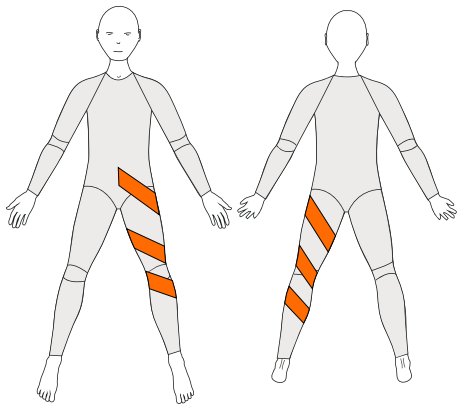

PKF-L

Posterior Knee Flexion Left

To assist knee flexion on LEFT side

PKF-R

Posterior Knee Flexion Right

To assist knee flexion on RIGHT side

Long Legs and $\frac{3}{4}$ Legs only

Suit Reinforcements 39310, 39311, 39312

elements
body

Suit Reinforcements 39310, 39311, 39312

elements
body

IRPL-R

Long Internal Rotation Panel

To assist internal rotation at
RIGHT hip

Only for Long Legs

IRPL-L

Long Internal Rotation Panel

To assist internal rotation at
LEFT hip

Only for Long Legs

ERPL-R

Long External Rotation Panel

To assist external rotation at
RIGHT hip

Only for Long Legs

ERPL-L