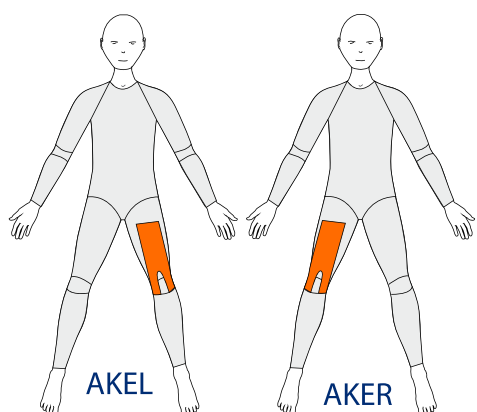

MLR
Medial Leg Right

To assist adduction and internal rotation

LTPR
Lateral Trunk Panel

To assist correction of RIGHT lateral flexion

Three reinforcements are included in the price. If the box for Standard Panel is ticked this will count as one, and another two can be added.

Suit Reinforcements 39310, 39311, 39312

elements
body

PHE-L

Posterior Hip Extension Left

To assist hip extension on LEFT side

PHE-R

Posterior Hip Extension Right

To assist hip extension on RIGHT side

Long Legs and $\frac{3}{4}$ Legs only

AKE-L

Anterior Knee Extension Left

To assist knee extension on LEFT side

AKE-R

Anterior Knee Extension Right

To assist knee extension on RIGHT side

Long Legs and $\frac{3}{4}$ Legs only