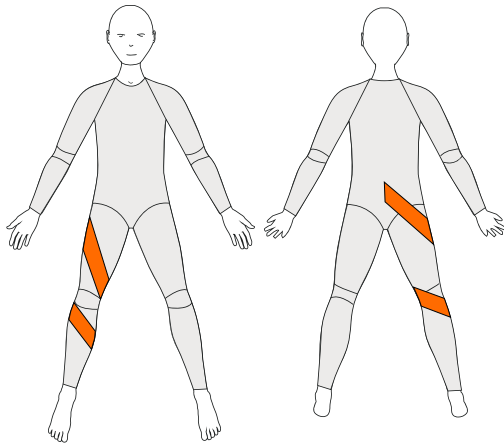

PKF-L

Posterior Knee Flexion Left

To assist knee flexion on LEFT side

PKF-R

Posterior Knee Flexion Right

To assist knee flexion on RIGHT side

Long Legs and $\frac{3}{4}$ Legs only

Suit Reinforcements 39310, 39311, 39312

elements
body

Suit Reinforcements 39310, 39311, 39312

elements
body

IRPL-R

Long Internal Rotation Panel

To assist internal rotation at
RIGHT hip

Only for Long Legs

IRPL-L

Long Internal Rotation Panel

To assist internal rotation at
LEFT hip

Only for Long Legs

ERPL-R

Long External Rotation Panel

To assist external rotation at
RIGHT hip

Only for Long Legs

ERPL-L