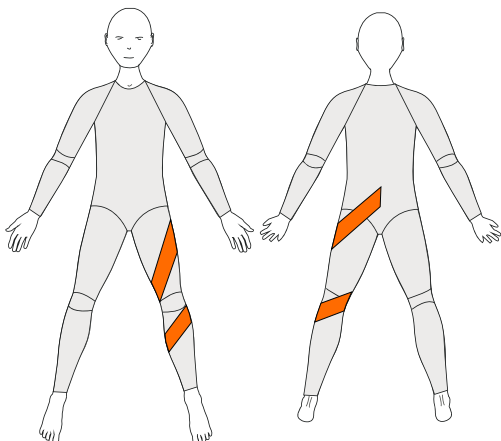

Long Internal Rotation Panel

To assist internal rotation at
LEFT hip

Only for Long Legs

ERPL-R

Long External Rotation Panel

To assist external rotation at
RIGHT hip

Only for Long Legs

ERPL-L

SBEL
Shoulder Back Extension Left
To assist retraction of the scapulae on the left side and extension of the back on the RIGHT side

SBER
Shoulder Back Extension Right
To assist retraction of the scapulae on the right side and extension of the back on the LEFT side